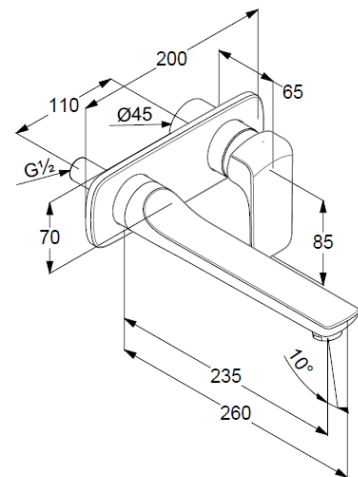

## Technische Daten/ Technical Data

KLUDI AMEO  
single lever basin mixer  
DN 15

Ref.:  
412450575

Finishes:  
05 chrome

Product description  
Manufacturer KLUDI GmbH & Co. KG  
Typ: KLUDI AMEO  
basin mixer  
Ref.: 412450575

basin mixer  
concealed basin mixer  
single lever mixer  
trim set without pre-installation set KLUDI Ref.: 38242  
wall mounted  
fixed spout 235mm  
solid lever, metal  
aerator, S-Pointer M24 PCA  
flow rate at 3 bar 5 l/min.

### Produktabbildung/ Product picture

### Maßzeichnung/ Dimensional drawing